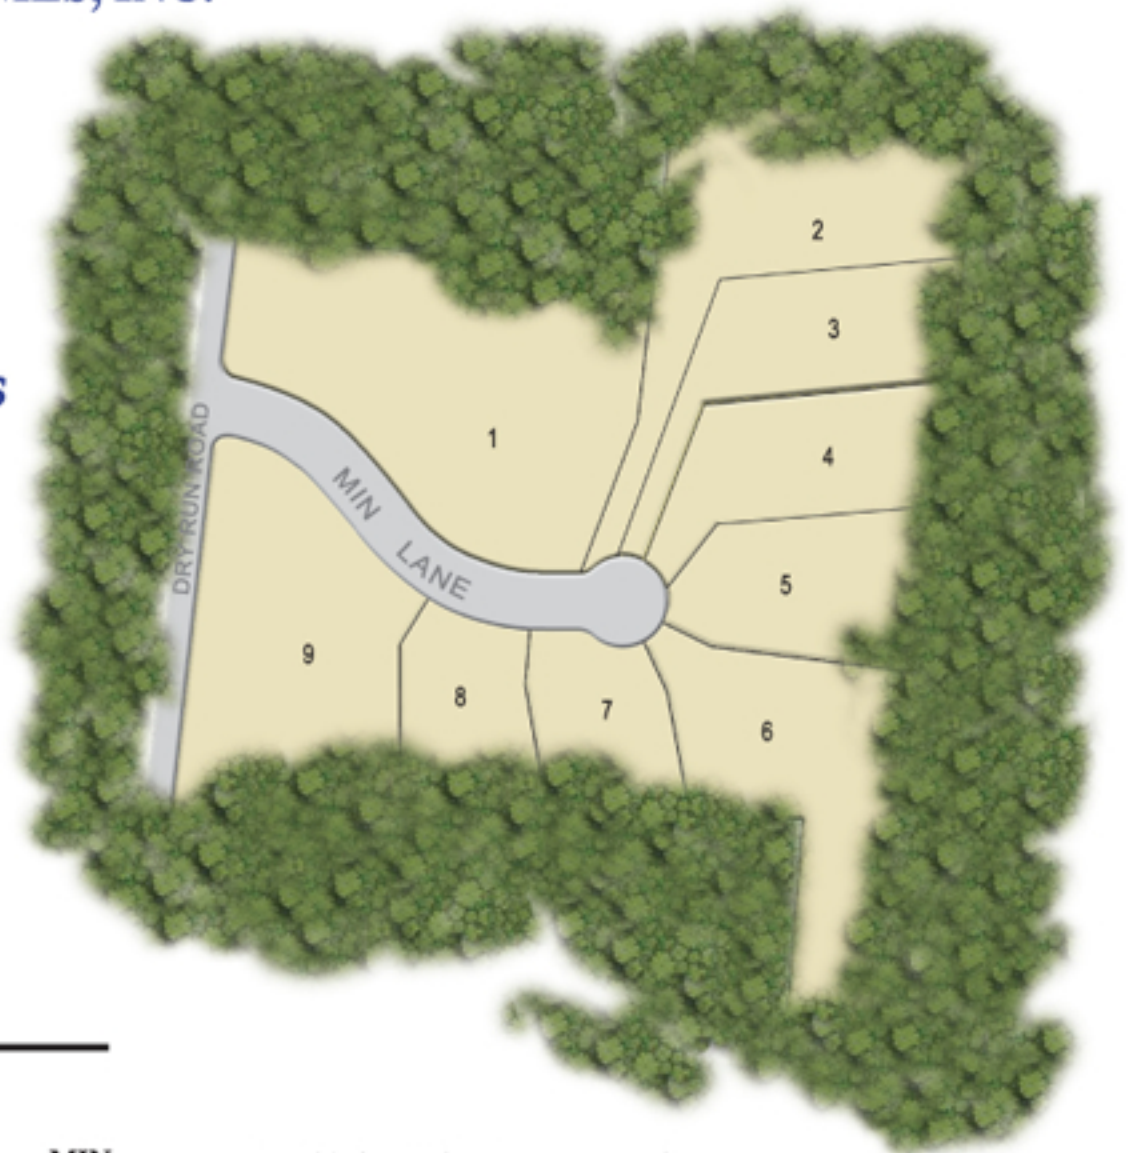

# MIN ESTATES

*Estate Homes  
from  
the \$450's*

- *Full brick & stone homes*
- *Wooded cul-de-sac home sites*
- *Walk-out lots*
- *Milford School District*

**CAPITAL**  
CUSTOM HOMES, INC.

5991 Meijer Drive, Suite 14, Milford, OH 45150 • [capitalcustomhomesinc.com](http://capitalcustomhomesinc.com) • 513-722-9400  
Contact Derek Tye, Sales: 513-478-3794